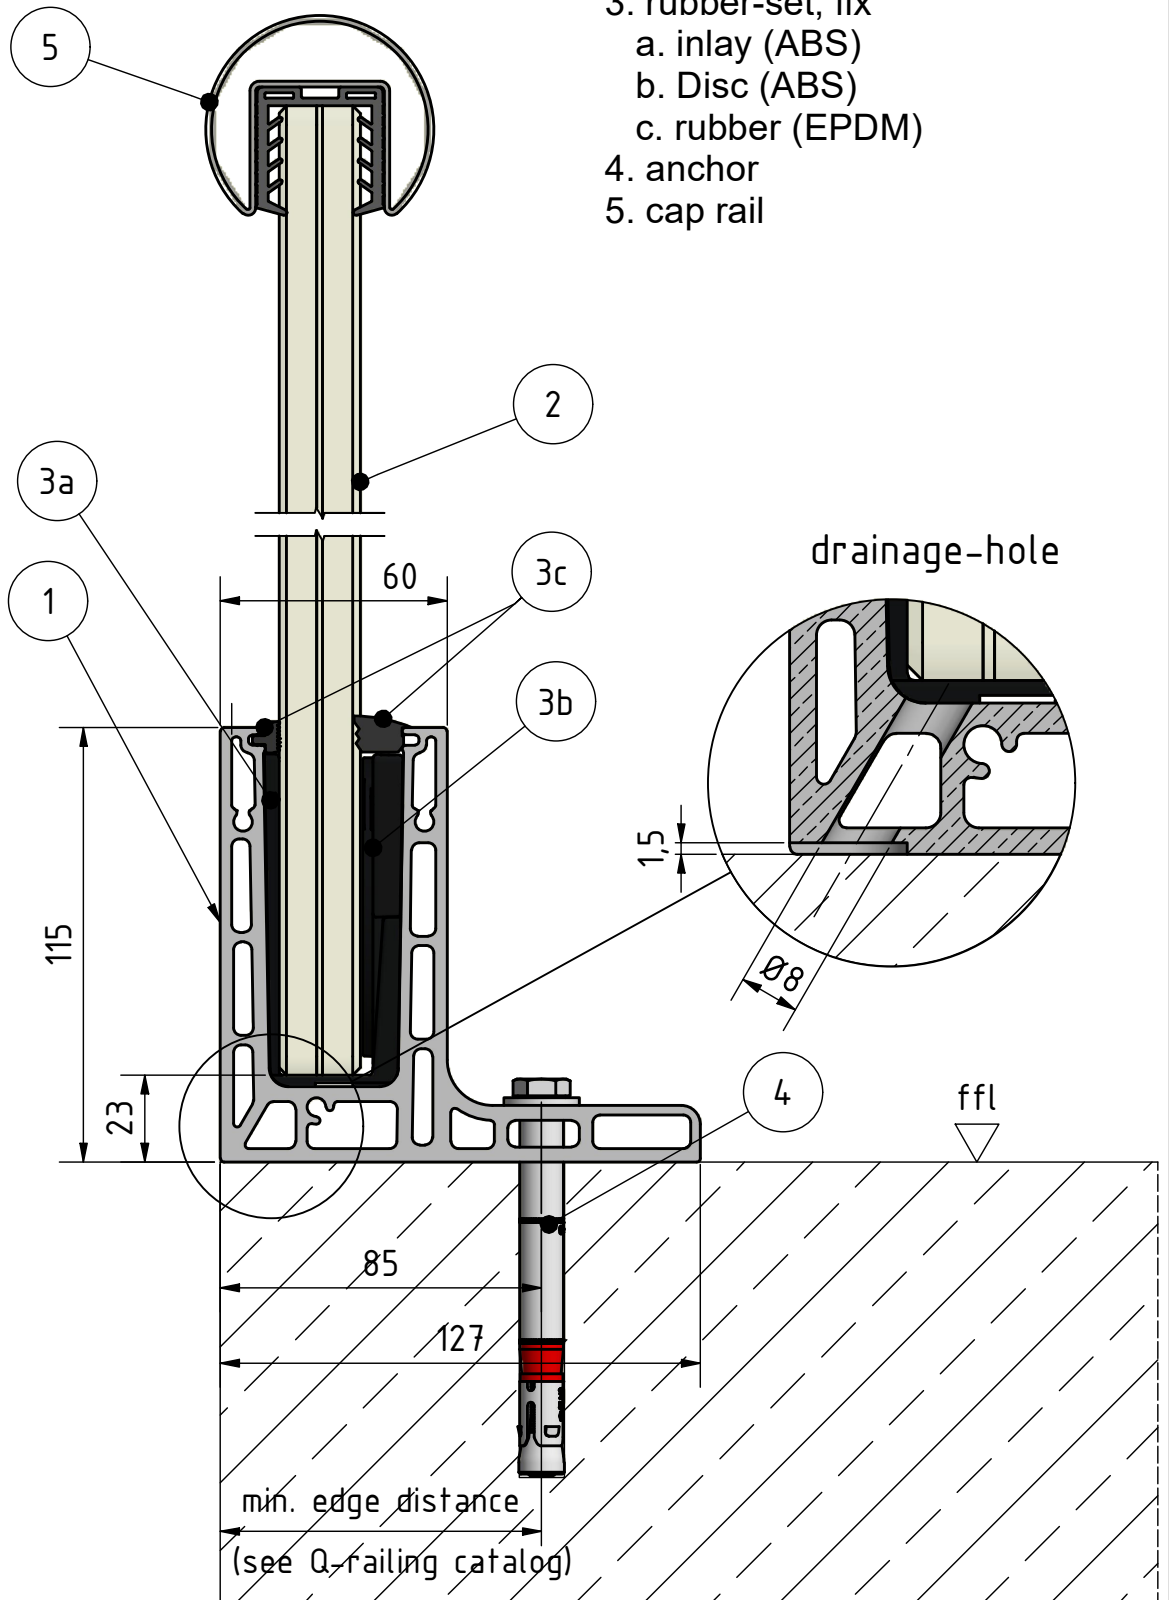

1. F - Profile (Easy Glass Smart)
2. glass 12mm- 21,52mm
3. rubber-set, fix
 - a. inlay (ABS)
 - b. Disc (ABS)
 - c. rubber (EPDM)
4. anchor
5. cap rail

SYSTEM: Easy Glass Smart
MODEL: 168220
DESCRIPTION: Top mount, F-Profile

DRAWN: AIG
DATE: 05.07.2019
DRAWING NO.: 168220-001_Easy Glass Smart F

This detail drawing is for reference purposes only. The installer must check the specifications and details with the local situation and regulations. For further advice and service please contact your nearest Q-railing office.